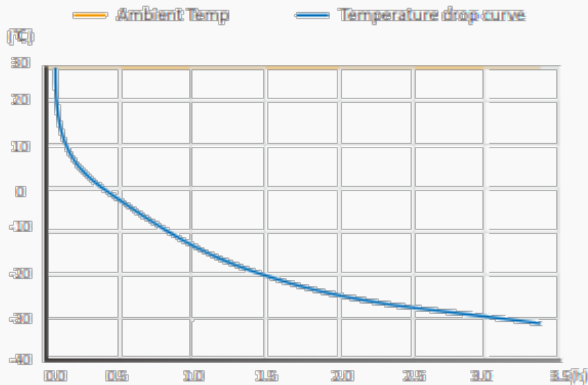

Increased Product Lifespan

Powerful heat dissipation for the condenser improving heat exchange capacity by more than 20% over that of common copper tube fin condensers..

Item	Model No.	VS-25L518
Product structure data	Temperature Range	-10 to -25 °C
	Fridge Storage Volume(L)	518L
	Product Dimensions(mm)(wxdxh)	866*811*1920
	Interior Dimensions(mm)(wxdxh)	680*620*650
	Loading Dimensions(mm)(wxdxh)	905*835*2040
	Net/Gross Weight	142/164
	Thickness of Foaming layer(mm)	75
	Foaming agent	Cyclopentane
Technical data	Cooling Type	Direct cooling
	Defrost type	Manual
	Climate Class	N
	Rated Voltage/Frequency(V/Hz)	220-240V/50Hz
	Rated Power(W)	450
	Rated Current(A)	3.8
	Refrigerant/Amount(g)	R290,70g
Control	Controller	Microprocessor
	Display	LCD display
Product Performance	Temperature Accuracy	0.1 °C
	Temperature uniformity/°C	3°C
Alarms	Sound Alarm	Y
	Light Alarm	Y
	Power Failure Alarm	Y
	Sensor Failure Alarm	Y
	Environment Temperature Alarm	Y
	Door ajar Alarm	Y
	High Temperature Alarm	Y
	Low Temperature Alarm	Y
	Remote Alarm	Y
Accessories	USB	Y
	Anti-condensation Door	Y
	Lock	Y
	Backup Battery (Controller)	Y
	Backup Battery Endurance	24h
	Handle	Grip
	Shelves/Drawers Qty	12 drawers
	Cable Port	1/25mm
	Castors/type	4/front 2 wheels lockable