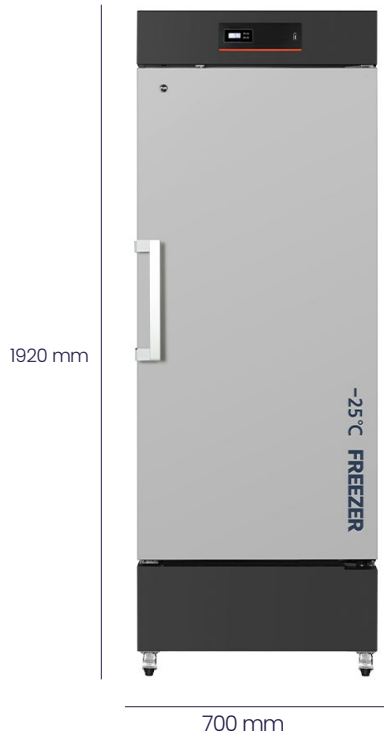

Built-In Backup Battery

Security

Single LED Display

USB Data

Lockable

Vacc-Safe Australia's leading **vaccine** and **medical** cold storage **manufacturer**

Product structure data

Temperature Range	-10 to -25°C
Fridge Storage Volume (L)	308L nett
Product Dimensions (mm) (wxdxh)	700x690x1920
Interior Dimensions (mm) (wxdxh)	540x450x1277
Packing Dimensions (mm) (wxdxh)	755x715x2000
Net/Gross Weight	100/112